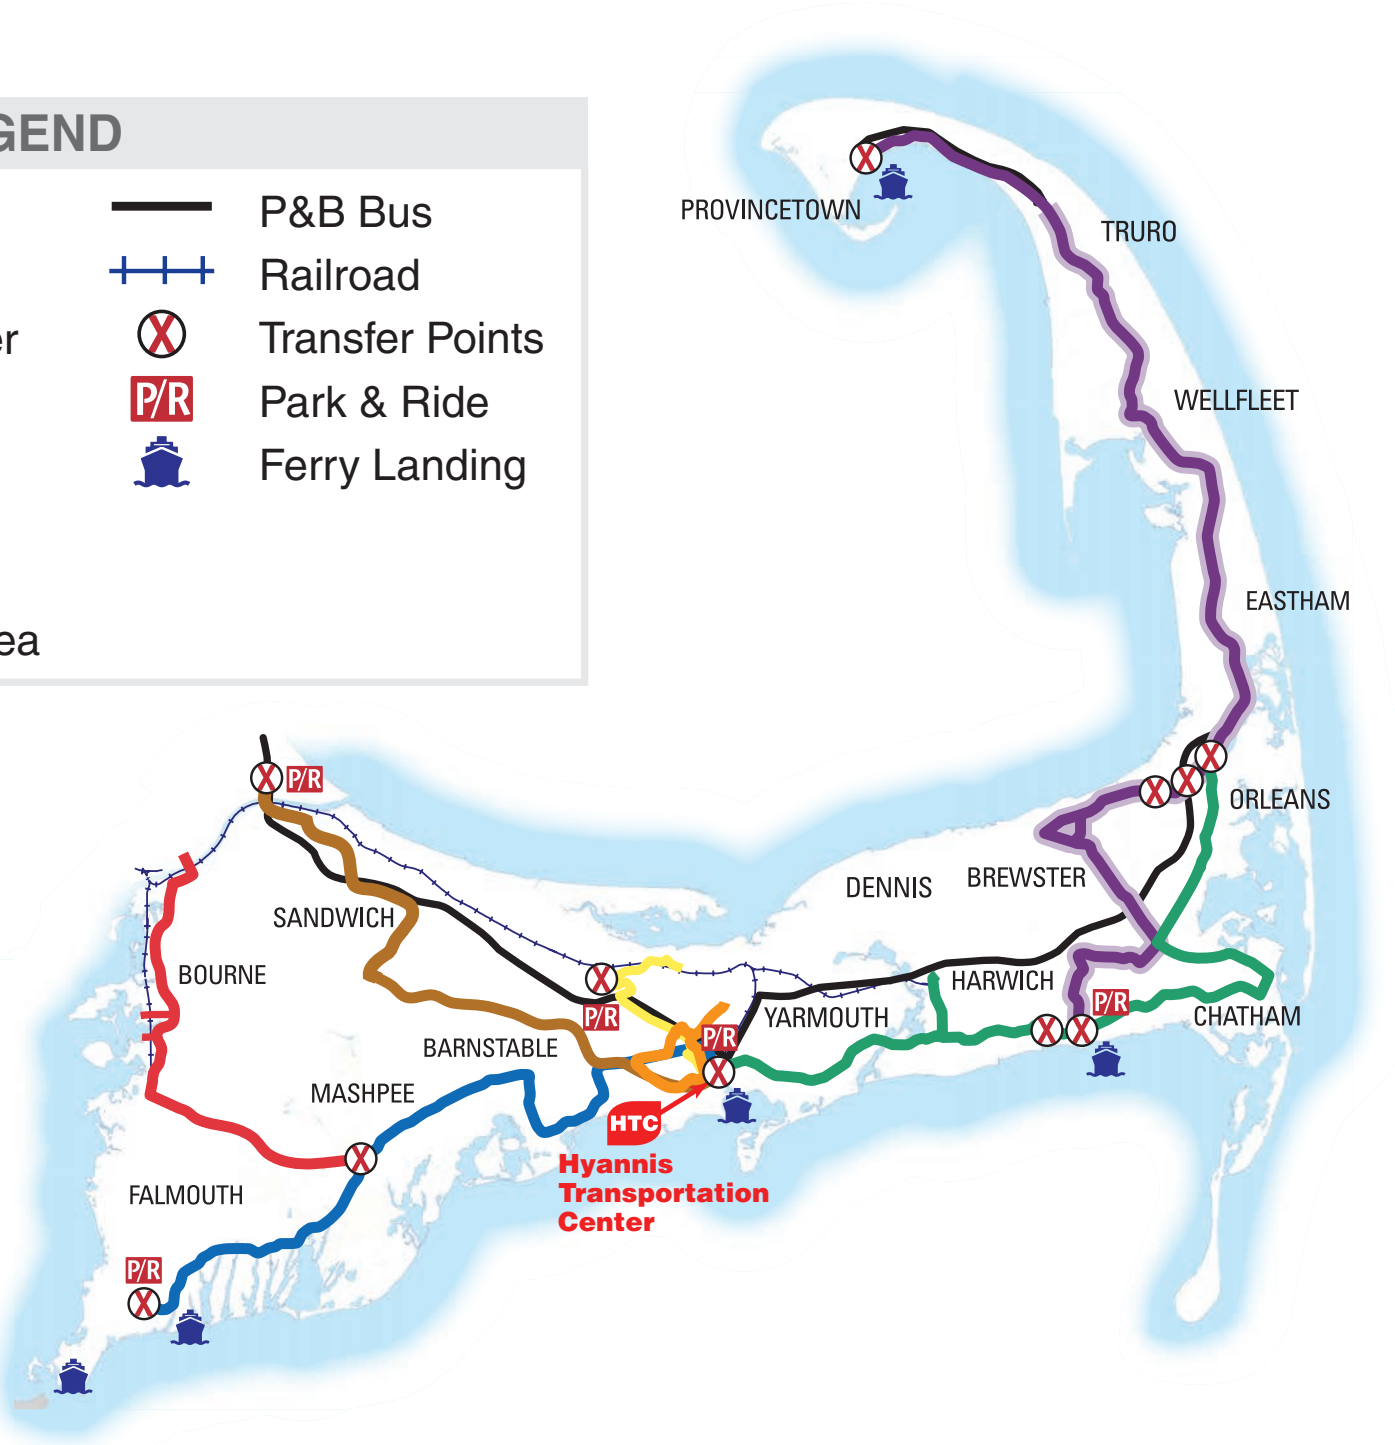

# LEGEND

- |   |                              |   |                 |
|---|------------------------------|---|-----------------|
|  | Bourne Run                   |  | P&B Bus         |
|  | Sandwich Line                |  | Railroad        |
|  | Barnstable Villager          |  | Transfer Points |
|  | Hyannis Loop                 |  | Park & Ride     |
|  | Sealine                      |  | Ferry Landing   |
|  | H2O                          |   |                 |
|  | Flex and Flex Off-Route Area |   |                 |