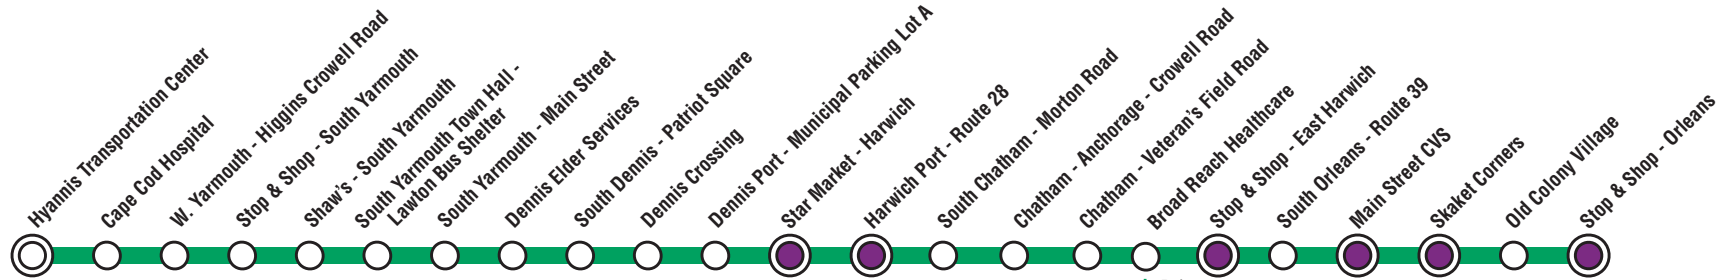

H2O Hyannis to Orleans

June 23 through September 3, 2018

RUNS 7 DAYS A WEEK

NEXTBUS Stop #		Hyannis to Orleans											Friday Only			
		AM					PM									
1	Hyannis Transportation Center	6:30*	7:30*	8:30*	9:30	10:30	11:30	12:30	1:30	2:30	3:30	4:30	5:30	6:30	7:30	8:25
37	Cape Cod Hospital	6:36*	7:36*	8:36*	9:36	10:36	11:36	12:36	1:36	2:36	3:36	4:36	5:36	6:36	7:36	NS
38	West Yarmouth - Higgins Crowell Road	6:40*	7:40*	8:40*	9:40	10:40	11:40	12:40	1:40	2:40	3:40	4:40	5:40	6:40	7:40	8:33
40	Stop & Shop - South Yarmouth	6:52*	7:52*	8:52*	9:52	10:52	11:52	12:52	1:52	2:52	3:52	4:52	5:52	6:52	7:52	NS
41	Shaw's - South Yarmouth	6:56*	7:56*	8:56*	9:56	10:56	11:56	12:56	1:56	2:56	3:56	4:56	5:56	6:56	7:56	8:38
153	S. Yarmouth Town Hall - Lawton Bus Shelter	6:58*	7:58*	8:58*	9:58	10:58	11:58	12:58	1:58	2:58	3:58	4:58	5:58	6:58	7:58	NS
42	South Yarmouth - Main Street	6:59*	7:59*	8:59*	9:59	10:59	11:59	12:59	1:59	2:59	3:59	4:59	5:59	6:59	7:59	NS
151	Dennis Elder Services	7:01*	8:01*	9:01*	10:01	11:01	12:01	1:01	2:01	3:01	4:01	5:01	6:01	7:01	8:01	NS
43	South Dennis - Patriot Square	7:09*	8:09*	9:09*	10:09	11:09	12:09	1:09	2:09	3:09	4:09	5:09	6:09	7:09	8:09	NS
151	Dennis Crossing	7:11*	8:11*	9:11*	10:11	11:11	12:11	1:11	2:11	3:11	4:11	5:11	6:11	7:11	8:11	NS
44	Dennis Port - Municipal Parking Lot A	7:13*	8:13*	9:13*	10:13	11:13	12:13	1:13	2:13	3:13	4:13	5:13	6:13	7:13	8:13	8:43
45	Star Market - Harwich	7:19*	8:19*	9:19*	10:19	11:19	12:19	1:19	2:19	3:19	4:19	5:19	6:19	7:19	8:19	8:47
46	Harwich Port - Route 28	7:21*	8:21*	9:21*	10:21	11:21	12:21	1:21	2:21	3:21	4:21	5:21	6:21	7:21	8:21	NS
47	South Chatham - Morton Road	7:27*	8:27*	9:27*	10:27	11:27	12:27	1:27	2:27	3:27	4:27	5:27	6:27	7:27	8:27	NS
48	Chatham - Anchorage/Crowell Road	7:30*	8:30*	9:30*	10:30	11:30	12:30	1:30	2:30	3:30	4:30	5:30	6:30	7:30	8:30	NS
49	Chatham - Veteran's Field Road	7:37*	8:37*	9:37*	10:37	11:37	12:37	1:37	2:37	3:37	4:37	5:37	6:37	7:37	8:37	NS
167	Broad Reach Healthcare	7:40*	8:40*	9:40*	10:40	11:40	12:40	1:40	2:40	3:40	4:40	5:40	6:40	7:40	8:40	NS
57	Stop & Shop - East Harwich	7:44*	8:44*	9:44*	10:44	11:44	12:44	1:44	2:44	3:44	4:44	5:44	6:44	7:44	8:44	NS
50	South Orleans - Route 39	7:58*	8:58*	9:58*	10:58	11:58	12:58	1:58	2:58	3:58	4:58	5:58	6:58	7:58	8:58	NS
52	Orleans - Main Street CVS	8:07*	9:07*	10:07*	11:07	12:07	1:07	2:07	3:07	4:07	5:07	6:07	7:07	8:07	9:07	NS
53	Skaket Corners	8:11*	9:11*	10:11*	11:11	12:11	1:11	2:11	3:11	4:11	5:11	6:11	7:11	8:11	9:11	NS
54	Old Colony Village	8:13*	9:13*	10:13*	11:13	12:13	1:13	2:13	3:13	4:13	5:13	6:13	7:13	8:13	9:13	NS
55	Stop & Shop - Orleans	8:20*	9:20*	10:20*	11:20	12:20	1:20	2:20	3:20	4:20	5:20	6:20	7:20	8:20	9:20	NS
43	South Dennis - Patriot Square	NS	NS	NS	NS	NS	NS	2:38*	NS	4:38*	NS	NS	7:38	8:38	9:38	9:13

LEGEND	
*	No service at these times on Saturdays and Sundays.
NS	No service at this time.
⏏	Bus Shelter
○	Connections
●	FLEX Connection