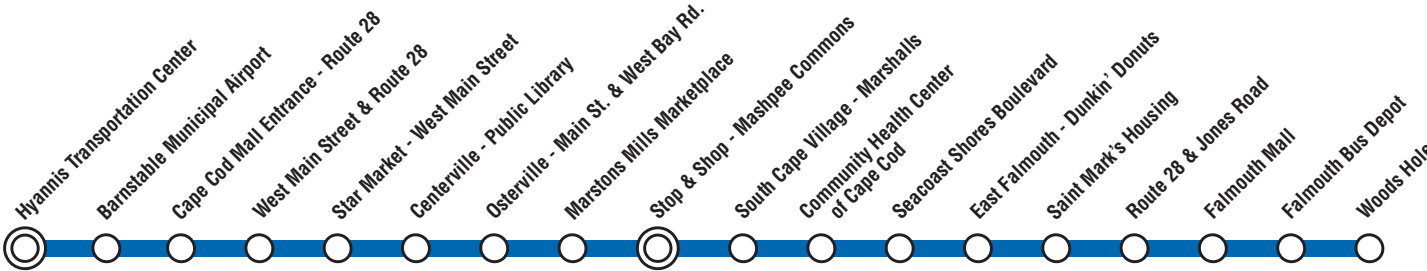

Sealine Hyannis to Falmouth/Woods Hole

June 23 through September 3, 2018

RUNS 7 DAYS A WEEK

NEXTBUS Stop #	Hyannis to Falmouth/Woods Hole	AM														PM														Friday Only																																																																																																																																																																									
1	Hyannis Transportation Center	5:30*	6:30*	7:30*	8:30*	9:30	10:30	11:30	12:30	1:30	2:30	3:30	4:30	5:30	6:30	7:30	8:25	5:33*	6:33*	7:33*	8:33*	9:33	10:33	11:33	12:33	1:33	2:33	3:33	4:33	5:33	6:33	7:33	8:28	5:35*	6:35*	7:35*	8:35*	9:35	10:35	11:35	12:35	1:35	2:35	3:35	4:35	5:35	6:35	7:35	8:30	5:39*	6:39*	7:39*	8:39*	9:39	10:39	11:39	12:39	1:39	2:39	3:39	4:39	5:39	6:39	7:39	8:34	NS	NS	7:44*	8:44*	9:44	10:44	11:44	12:44	1:44	2:44	3:44	4:44	5:44	6:44	7:44	8:40	NS	NS	7:52*	8:52*	9:52	10:52	11:52	12:52	1:52	2:52	3:52	4:52	5:52	6:52	7:52	8:48	5:45*	6:45*	8:03*	9:03*	10:03	11:03	12:03	1:03	2:03	3:03	4:03	5:03	6:03	7:03	8:03	8:59	5:54*	6:54*	8:12*	9:12*	10:12	11:12	12:12	1:12	2:12	3:12	4:12	5:12	6:12	7:12	8:12	9:08	NS	NS	8:19*	9:19*	10:19	11:19	12:19	1:19	2:19	3:19	4:19	5:19	6:19	7:19	8:19	NS	NS	NS	8:23*	9:23*	10:23	11:23	12:23	1:23	2:23	3:23	4:23	5:23	NS	NS	NS	NS	5:59*	6:59*	8:29*	9:29*	10:29	11:29	12:29	1:29	2:29	3:29	4:29	5:29	6:29	7:29	8:29	NS	6:02*	7:02*	8:31*	9:31*	10:31	11:31	12:31	1:31	2:31	3:31	4:31	5:31	6:31	7:31	8:31	NS	6:05*	7:05*	8:34*	9:34*	10:34	11:34

LEGEND

- No service at these times on Saturdays and Sundays.
- NS No service at this time.
- ⏏ Bus Shelter
- ⊙ Connections

NEXTBUS Stop #	Woods Hole/Falmouth to Hyannis	AM														PM																																																																																																																																																																																							
31	Woods Hole	6:50*	8:30*	9:30	NS	NS	NS	NS	NS	NS	NS	NS	NS	NS	8:05	9:20	7:01*	8:42*	9:42	NS	NS	NS	NS	NS	NS	NS	NS	NS	NS	8:17	9:32	7:07*	8:49*	9:49	10:49	11:49	12:49	1:49	2:49	3:49	4:49	5:49	6:49	7:49	8:24	NS	7:12*	8:54*	9:54	10:54	11:54	12:54	1:54	2:54	3:54	4:54	5:54	6:54	7:54	8:29	9:40	7:16*	8:59*	9:59	10:59	11:59	12:59	1:59	2:59	3:59	4:59	5:59	6:59	7:59	8:34	9:45	7:19*	9:02*	10:02	11:02	12:02	1:02	2:02	3:02	4:02	5:02	6:02	7:02	8:02	8:37	9:48	NS	9:07*	10:07	11:07	12:07	1:07	2:07	3:07	4:07	5:07	6:07	NS	NS	NS	NS	7:25*	9:11*	10:11	11:11	12:11	1:11	2:11	3:11	4:11	5:11	6:11	7:11	8:11	NS	NS	7:31*	9:18*	10:18	11:18	12:18	1:18	2:18	3:18	4:18	5:18	6:18	7:18	8:18	8:49	10:00	7:39*	9:27*	10:27	11:27	12:27	1:27	2:27	3:27	4:27	5:27	6:27	7:27	8:27	8:56	NS	NS	9:37*	10:37	11:37	12:37	1:37	2:37	3:37	4:37	5:37	6:37	7:37	8:37	NS	NS	NS	9:45*	10:45	11:45	12:45	1:45	2:45	3:45	4:45	5:45	6:45	7:45	8:45	NS	NS	7:46*	9:51*	10:51	11:51	12:51	1:51	2:51	3:51	4:51	5:51	6:51	7:51	8:51	9:05	10:10	7:49*	9:55*	10:55