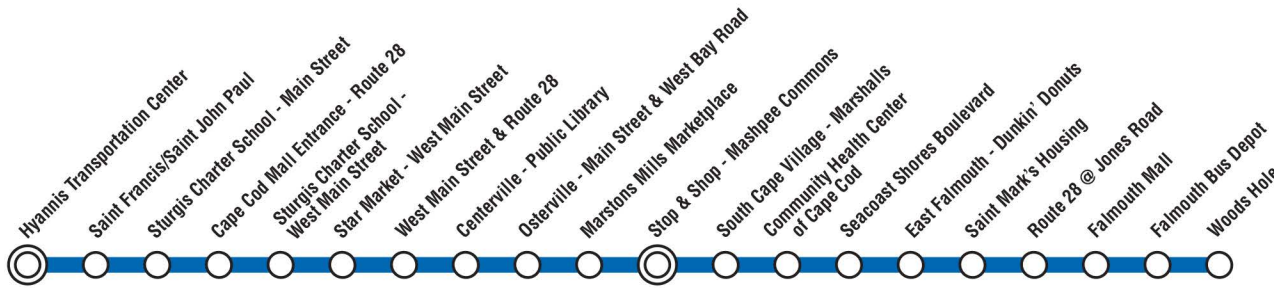

Sealine Hyannis to Falmouth/Woods Hole

January 27, 2018 through June 22, 2018

MONDAY THROUGH SATURDAY

NEXTBUS Stop #		AM											PM					
33	Sturgis Charter School - Main Street	--	--	--	--	--	--	--	--	--	--	--	--	--	--	--	5:20*	--
1	Hyannis Transportation Center	5:30*	6:30*	7:30	8:30	9:30	10:30	11:30	12:30	1:30	2:30	--	3:30	--	4:30	5:30	6:30	--
32	Saint Francis/Saint John Paul	--	--	--	--	--	--	--	--	--	--	--	3:20*	--	--	--	--	--
33	Sturgis Charter School - Main Street	--	--	--	--	--	--	--	--	--	--	--	3:30*	--	--	--	--	--
17	Cape Cod Mall Entrance - Route 28	5:35*	6:35*	7:35	8:35	9:35	10:35	11:35	12:35	1:35	2:35	--	3:35	--	4:35	5:35	6:35	--
35	Sturgis Charter School - West Main Street	--	--	--	--	--	--	--	--	--	--	--	--	3:33*	--	--	--	--
134	Star Market - West Main Street	--	--	--	--	--	--	--	--	--	--	--	--	3:37*	--	--	--	--
18	West Main Street & Route 28	5:39*	6:39*	7:39	8:39	9:39	10:39	11:39	12:39	1:39	2:39	3:41*	3:39	3:41*	4:39	5:39	6:39	--
19	Centerville - Public Library	--	--	7:44	8:44	9:44	10:44	11:44	12:44	1:44	2:44	3:46*	3:44	3:46*	4:44	5:44	6:44	--
20	Osterville - Main Street & West Bay Road	--	--	7:52	8:52	9:52	10:52	11:52	12:52	1:52	2:52	3:53*	3:52	3:53*	4:52	5:52	6:52	--
21	Marston's Mills Marketplace	5:45*	6:45*	8:03	9:03	10:03	11:03	12:03	1:03	2:03	3:03	4:03*	4:03	4:03*	5:03	6:03	7:03	--
22	Stop & Shop - Mashpee Commons	5:54*	6:54*	8:12	9:12	10:12	11:12	12:12	1:12	2:12	3:12	4:12*	4:12	4:12*	5:12	6:12	7:12	--
23	South Cape Village	--	--	8:19	9:19	10:19	11:19	12:19	1:19	2:19	3:19	--	4:19	--	5:19	6:19	7:19	--
24	Community Health Center of Cape Cod	--	--	8:23	9:23	10:23	11:23	12:23	1:23	2:23	3:23	--	4:23	--	5:23	6:23	--	--
140	Seacoast Shores Boulevard	6:00*	7:00*	8:29	9:29	10:29	11:29	12:29	1:29	2:29	3:29	--	4:29	--	5:29	6:29	7:29	--
25	East Falmouth - Dunkin' Donuts	6:02*	7:02*	8:31	9:31	10:31	11:31	12:31	1:31	2:31	3:31	--	4:31	--	5:31	6:31	7:31	--
155	Saint Mark's Housing	6:05*	7:05*	8:34	9:34	10:34	11:34	12:34	1:34	2:34	3:34	--	4:34	--	5:34	6:34	7:34	--
28	Route 28 @ Jones Road	6:10*	7:10*	--	--	--	--	--	--	--	--	--	--	--	--	--	--	--
29	Falmouth Mall	--	--	8:41	9:41	10:41	11:41	12:41	1:41	2:41	3:41	--	4:41	--	5:41	6:41	7:41	--
30	Falmouth Bus Depot	6:16*	7:16*	8:48	9:48	10:48	11:48	12:48	1:48	2:48	3:48	--	4:48	--	5:48	6:48	7:48	--
31	Woods Hole	6:26*	7:26*	8:59	9:59	10:59	11:59	12:59	1:59	2:59	3:59	--	4:59	--	5:59	6:59	7:59	--

- The Sealine services Route 28 from the Hyannis Transportation Center to Woods Hole.
- The Sealine connects with the Bourne Run at Mashpee Commons. It also connects with the Barnstable Villager, H2O, Sandwich Line and the Hyannis Loop at the Hyannis Transportation Center.
- The Sealine runs 6 days a week.

LEGEND

- No service at these times on Saturdays or school vacations
- -- No service at this time.
- ☐ Bus Shelter
- ⊙ Connections

Sealine on Request: To Schedule a pick-up from one of the following On Request locations, please call Cape Cod RTA Customer Service at 800.352.7155

- Barnstable Municipal Airport
- Barnstable Senior Center
- Boys & Girls Club, Mashpee
- Mashpee Medical Center